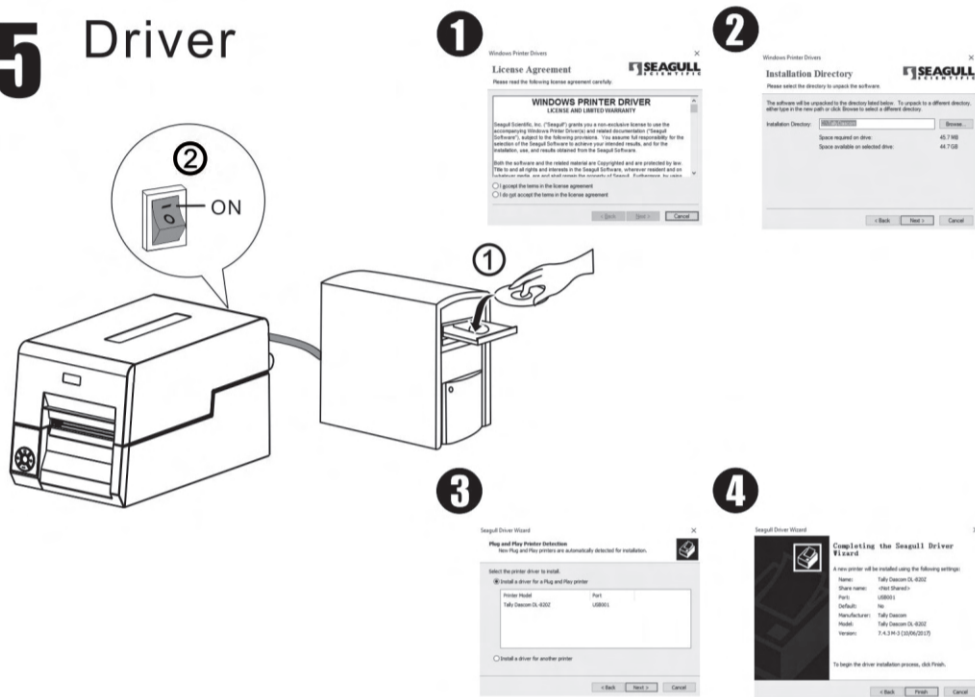

1 Power

2 Media

3 Ribbon

3

4 Interfaces

5 Driver

6 Questions

DL-820

Installation Guide

**Tally
DASCOM**

EN

Installation Guide

Read the following instructions thoroughly before starting up your printer. For detailed information and safety recommendations, refer to the User Guide on the CD-ROM.