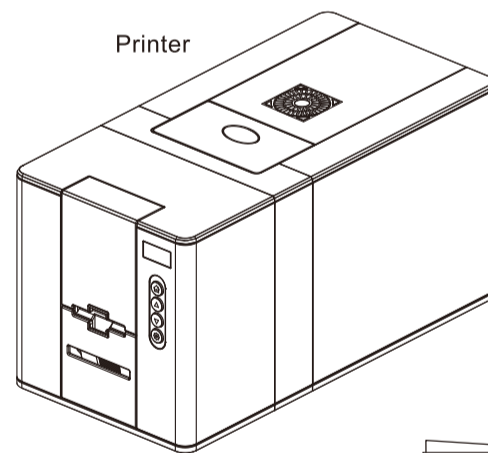

DASCOM REPRESENTATIVES:

DASCOM Europe GmbH, Heuweg 3, D-89079 Ulm, Germany
DASCOM GB Ltd, Hart House, Priestley Road, Basingstoke, Hampshire, RG24 9PU, England
DASCOM AP Pte Ltd 2 Jurong East Street 21#05-42, IMM Building, Singapore 609601
DASCOM Americas LLC, 34 Lakeview Court, Verona, VA 24482, USA

Copyright © 2021 Dascom www.dascom.com

21.511.278.0050R